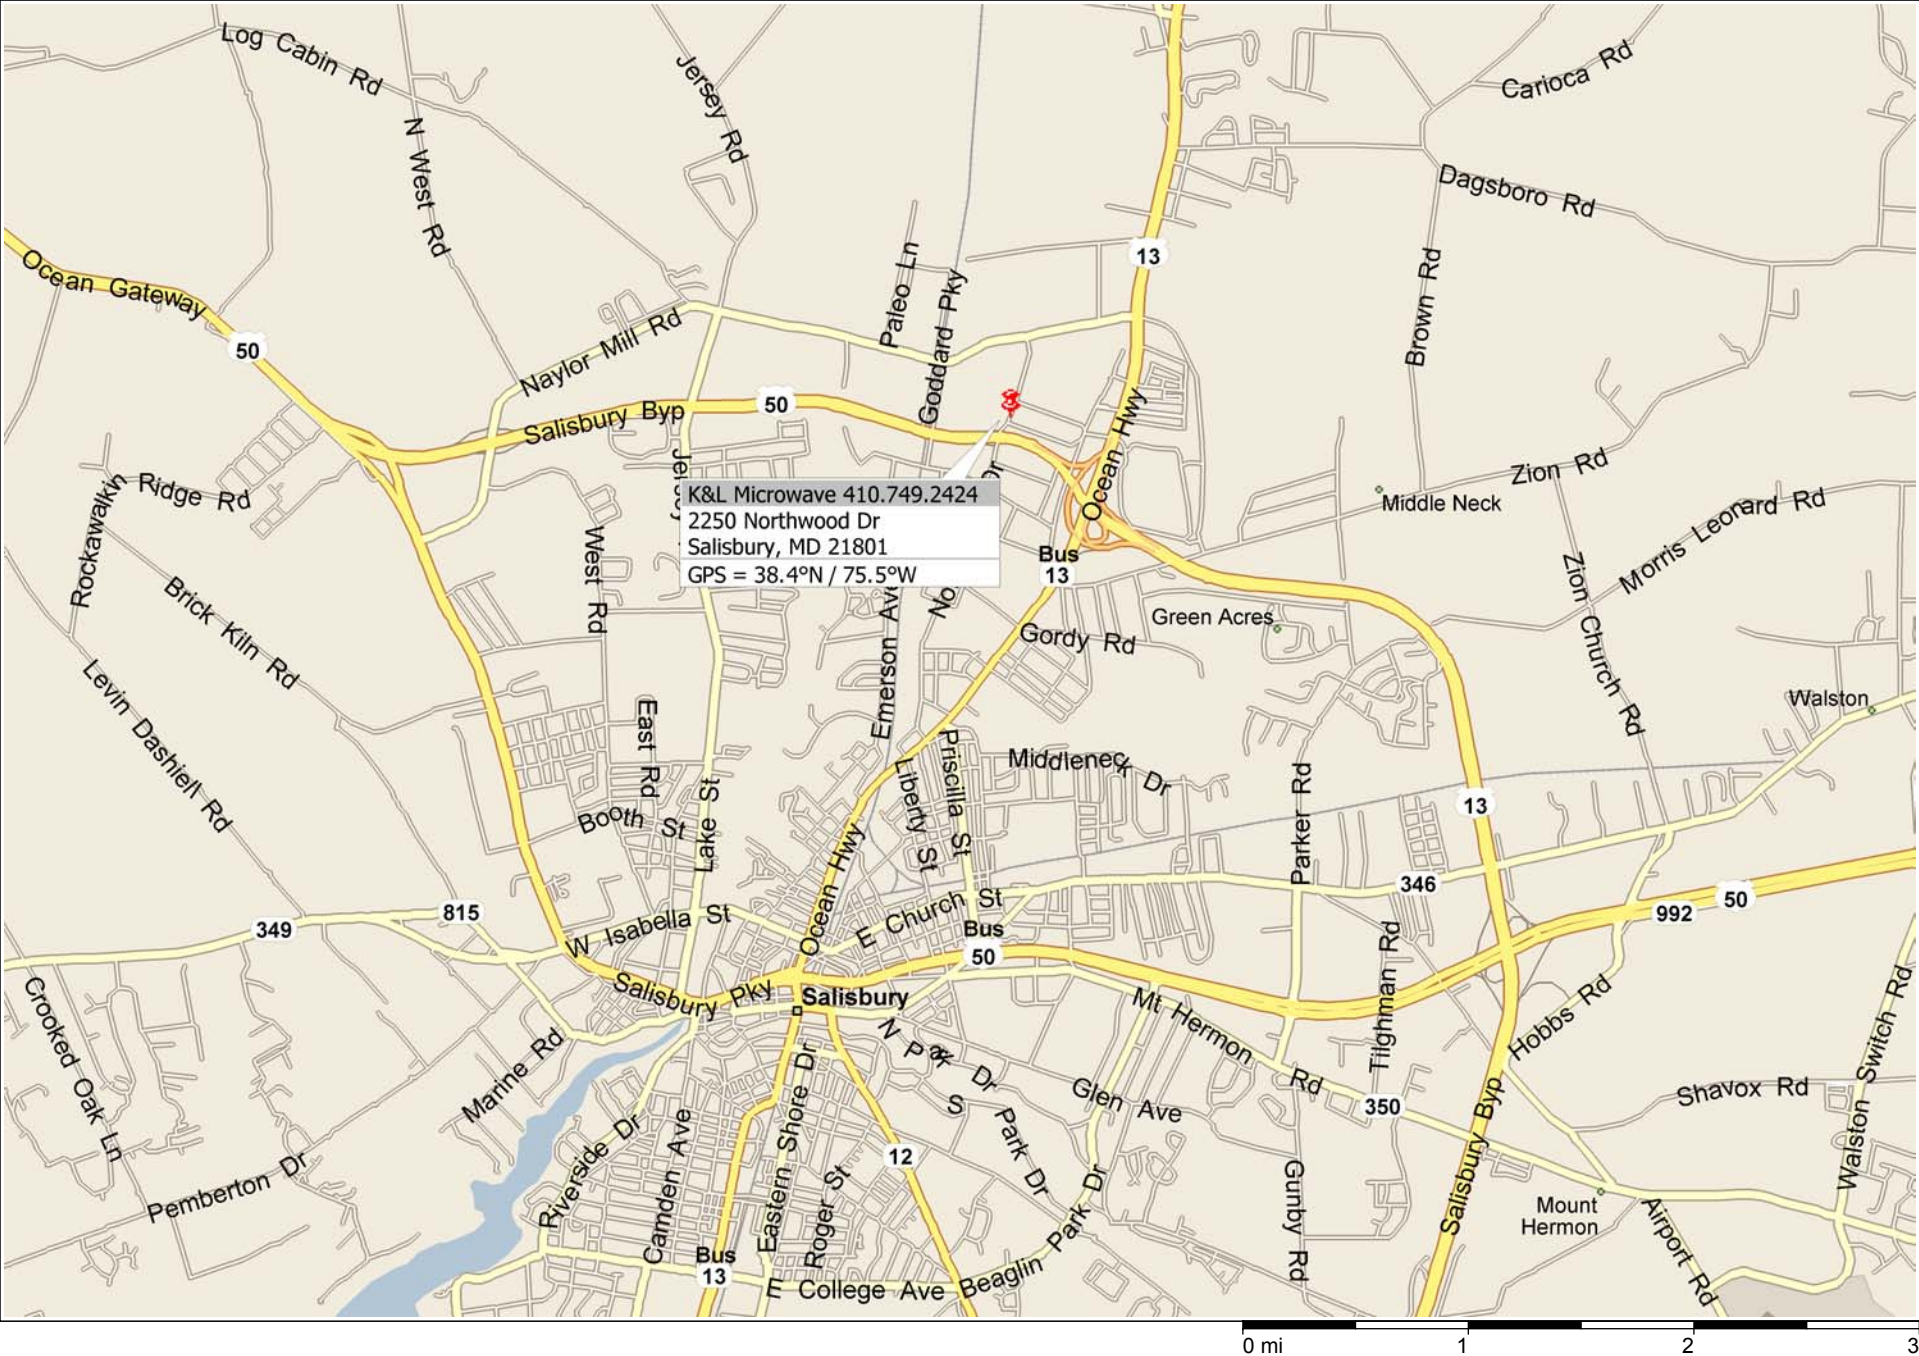

K&L Microwave, 2250 Northwood Drive, Salisbury, MD

Copyright © 1988-2004 Microsoft Corp. and/or its suppliers. All rights reserved. <http://www.microsoft.com/streets/>
© Copyright 2003 by Geographic Data Technology, Inc. All rights reserved. © 2004 NAVTEQ. All rights reserved. This data includes information taken with permission from Canadian authorities © Her Majesty the Queen in Right of Canada.