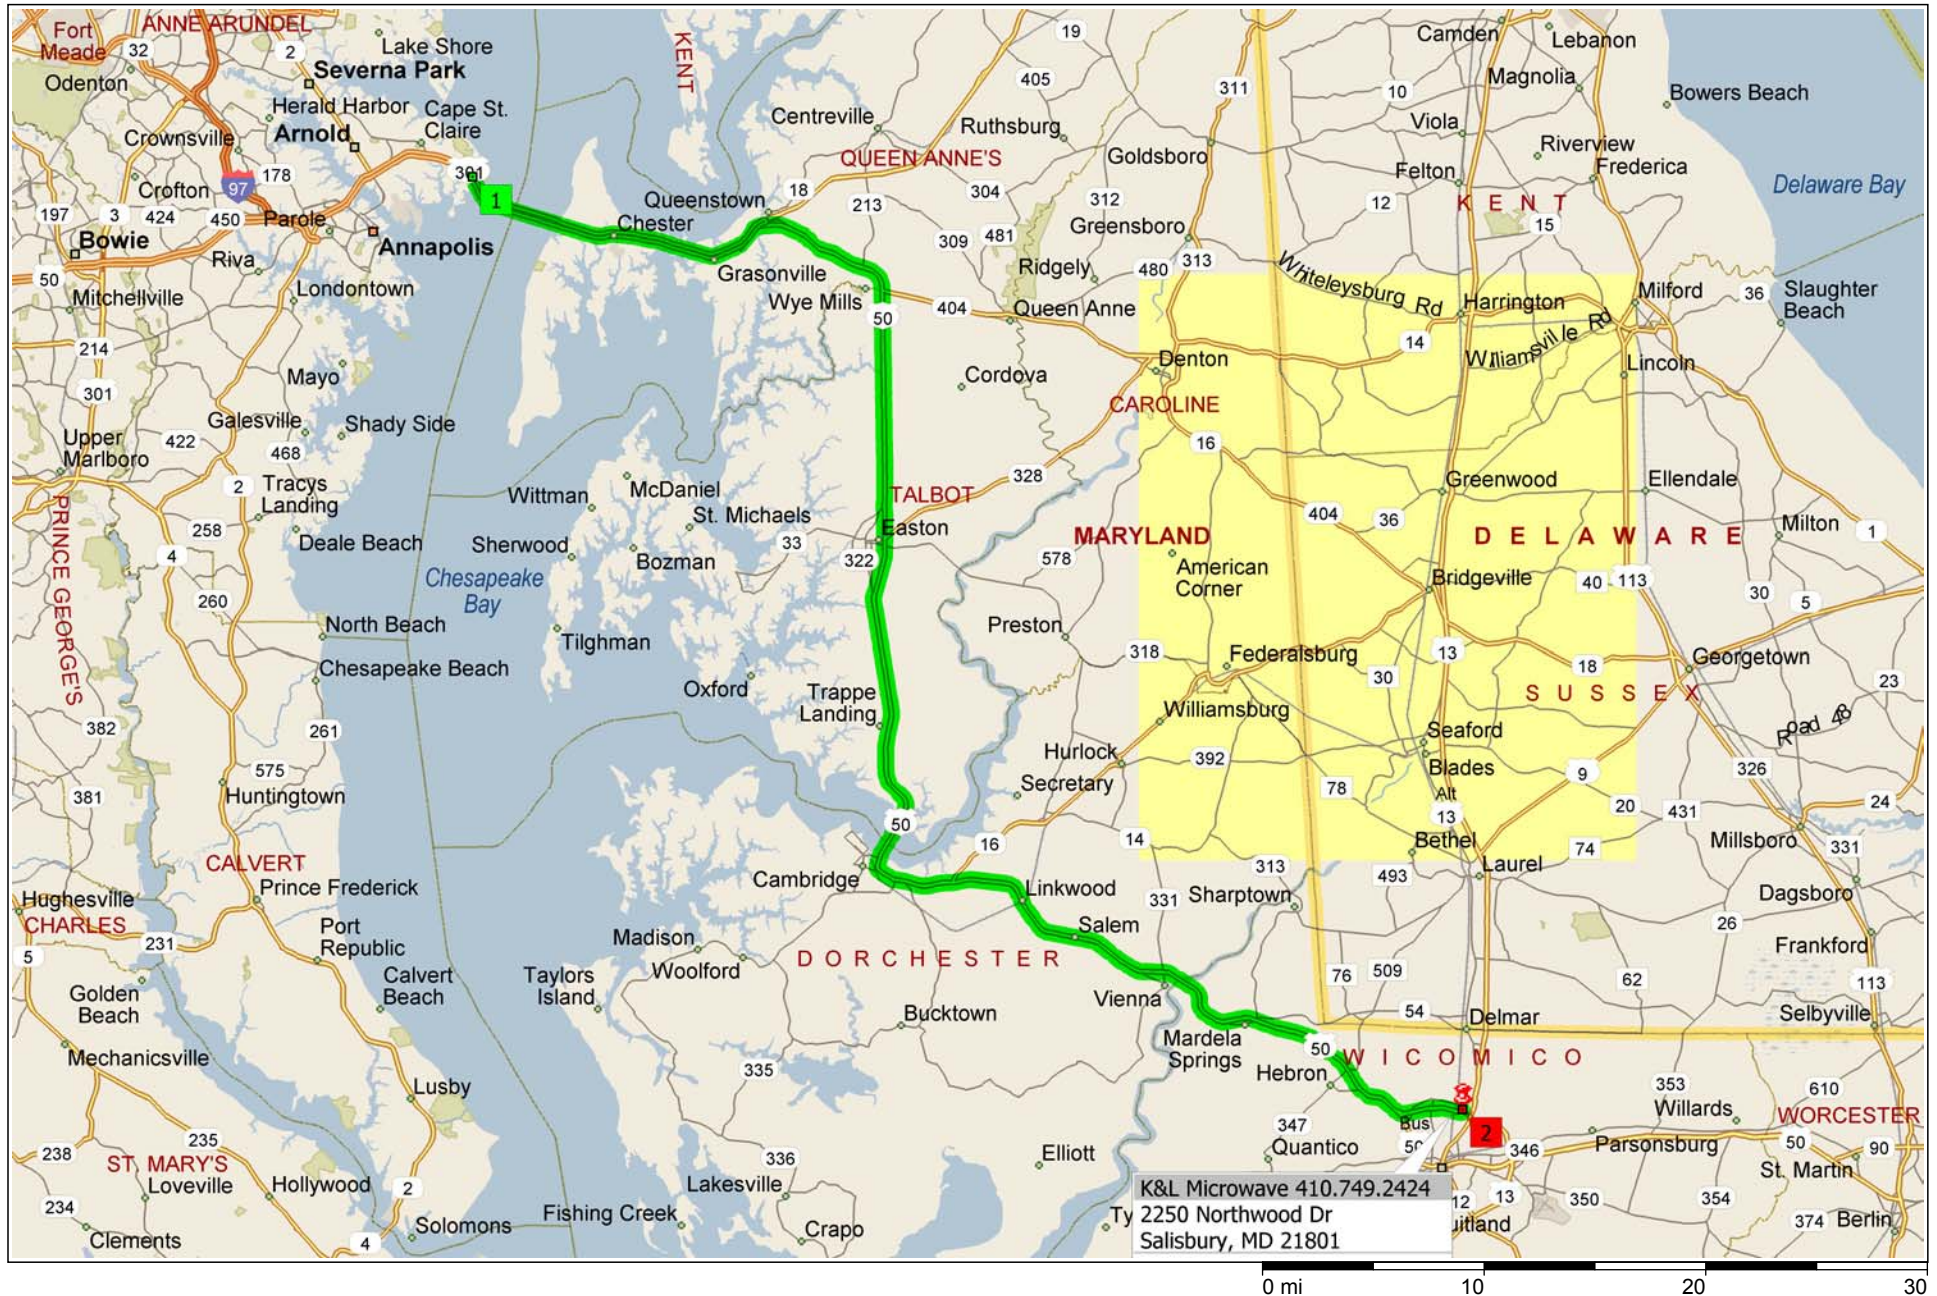

K&L Microwave MAP from West to 2250 Northwood Drive, Salisbury, MD

80.1 miles; 1 hour, 34 minutes

9:00 AM	0.0 mi	1 Depart US-50, Annapolis, MD 21401 on Local road(s) (West) for 76 yds
9:00 AM	0.1 mi	Turn RIGHT (North) onto Oceanic Dr for 0.2 mi
9:01 AM	0.2 mi	Keep RIGHT onto Local road(s) for 76 yds
9:01 AM	0.3 mi	Bear RIGHT (North) onto Oceanic Dr, then immediately turn LEFT (West) onto Ramp for 0.3 mi
9:02 AM	0.6 mi	Merge onto US-301 [US-50] for 14.6 mi
9:17 AM	15.2 mi	Keep RIGHT onto Ramp for 0.2 mi towards US-50 / Ocean City
9:17 AM	15.4 mi	Keep LEFT to stay on Ramp for 54 yds
9:17 AM	15.5 mi	Road name changes to US-50 [Ocean Gateway] for 64.2 mi
10:34 AM	79.7 mi	Keep RIGHT onto Ramp for 0.3 mi towards Northwood Dr
10:34 AM	80.0 mi	Turn LEFT (North) onto Northwood Dr for 0.1 mi
10:34 AM	80.1 mi	2 Arrive K&L Microwave 410.749.2424 [2250 Northwood Dr, Salisbury, MD 21801]

K&L Microwave, 2250 Northwood Drive, Salisbury, MD

Copyright © 1988-2004 Microsoft Corp. and/or its suppliers. All rights reserved. <http://www.microsoft.com/streets/>
© Copyright 2003 by Geographic Data Technology, Inc. All rights reserved. © 2004 NAVTEQ. All rights reserved. This data includes information taken with permission from Canadian authorities © Her Majesty the Queen in Right of Canada.