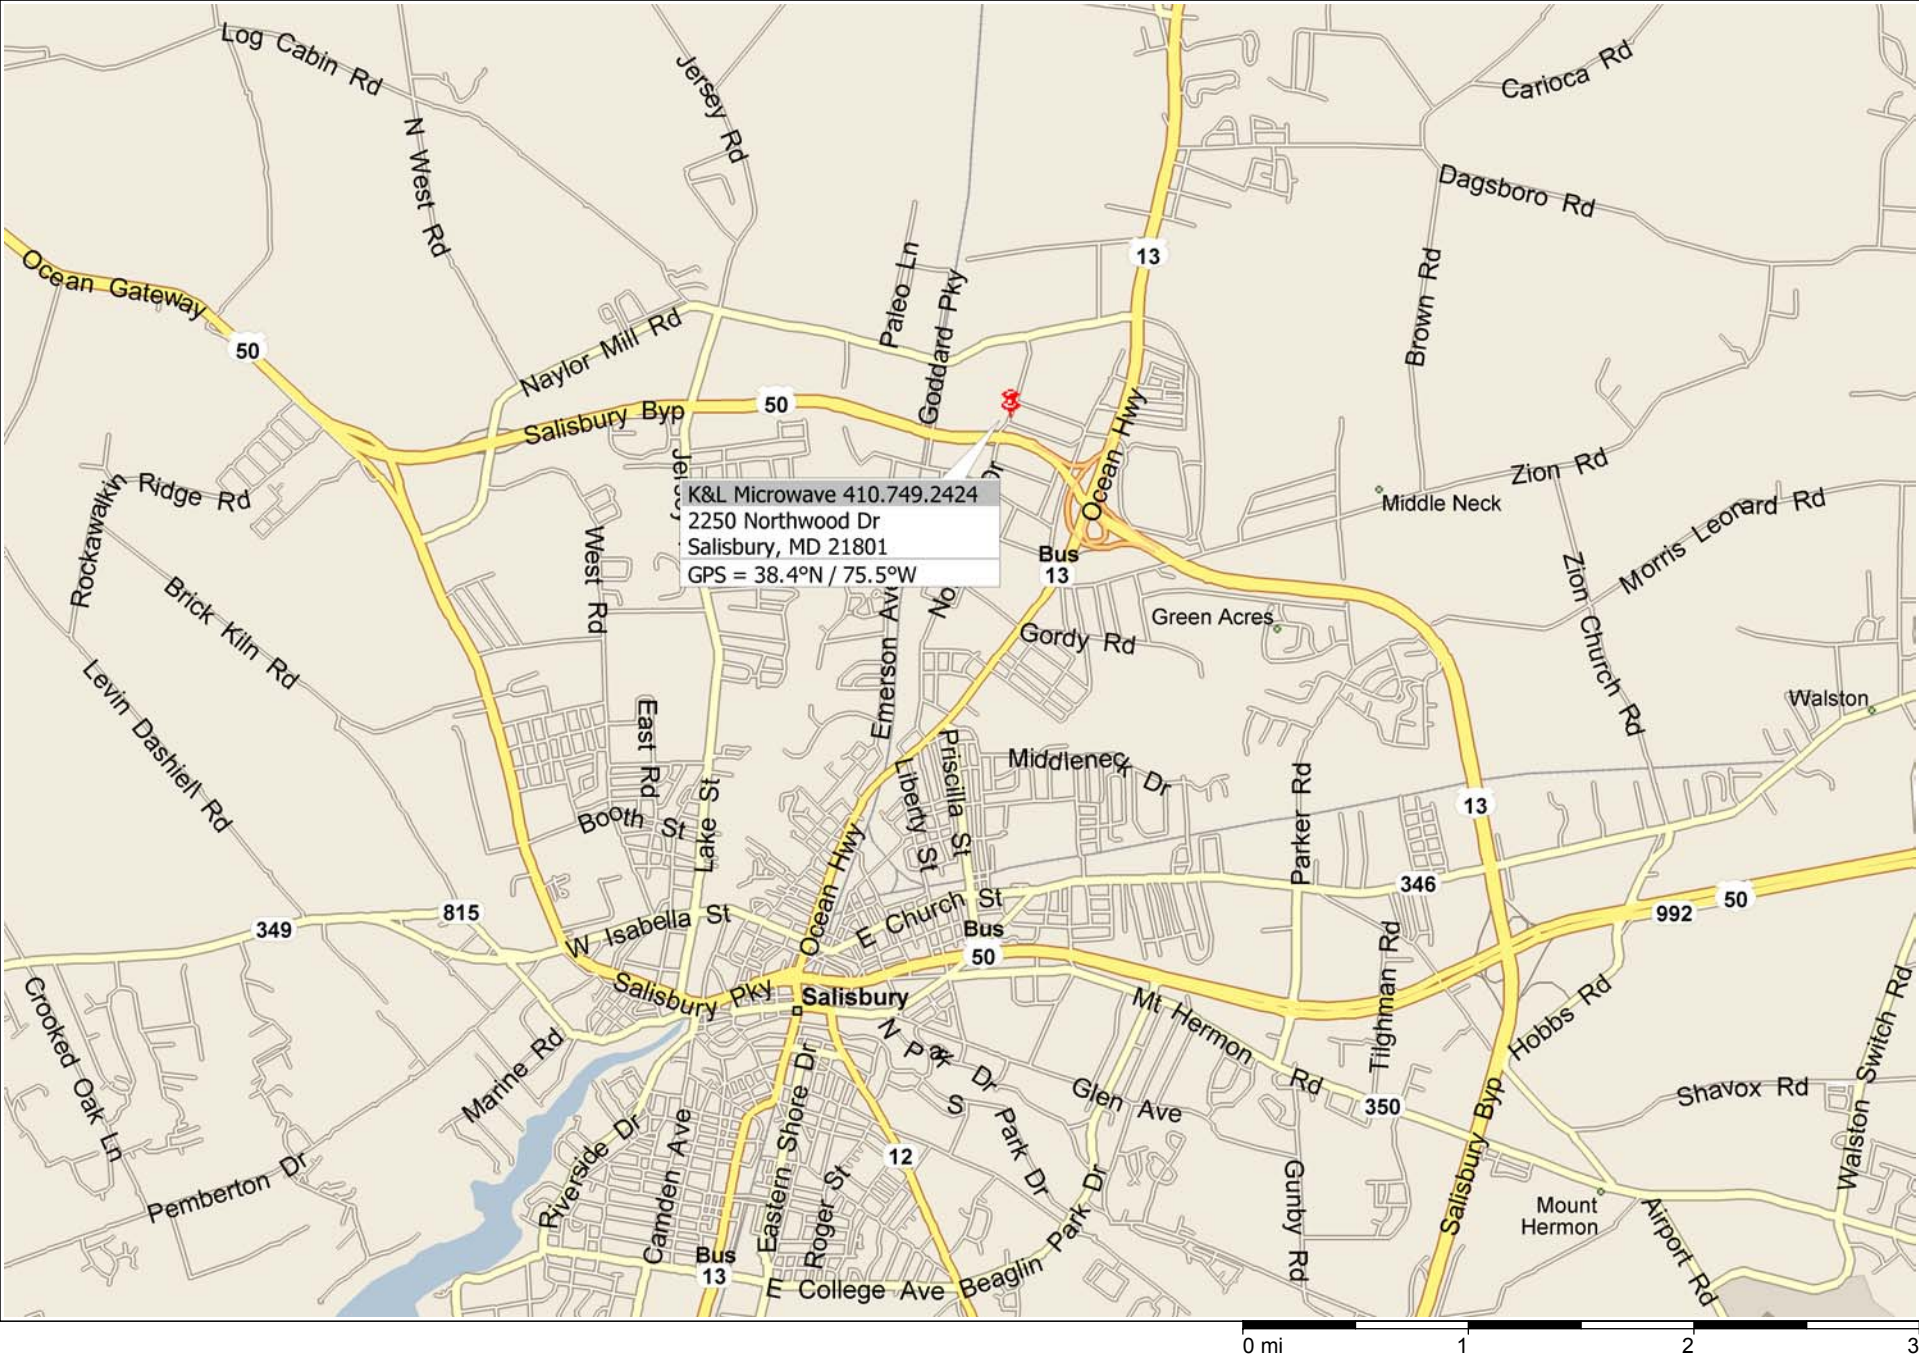

K&L Microwave MAP from West to 2250 Northwood Drive, Salisbury, MD

80.1 miles; 1 hour, 34 minutes

9:00 AM	0.0 mi	1 Depart US-50, Annapolis, MD 21401 on Local road(s) (West) for 76 yds
9:00 AM	0.1 mi	Turn RIGHT (North) onto Oceanic Dr for 0.2 mi
9:01 AM	0.2 mi	Keep RIGHT onto Local road(s) for 76 yds
9:01 AM	0.3 mi	Bear RIGHT (North) onto Oceanic Dr, then immediately turn LEFT (West) onto Ramp for 0.3 mi
9:02 AM	0.6 mi	Merge onto US-301 [US-50] for 14.6 mi
9:17 AM	15.2 mi	Keep RIGHT onto Ramp for 0.2 mi towards US-50 / Ocean City
9:17 AM	15.4 mi	Keep LEFT to stay on Ramp for 54 yds
9:17 AM	15.5 mi	Road name changes to US-50 [Ocean Gateway] for 64.2 mi
10:34 AM	79.7 mi	Keep RIGHT onto Ramp for 0.3 mi towards Northwood Dr
10:34 AM	80.0 mi	Turn LEFT (North) onto Northwood Dr for 0.1 mi
10:34 AM	80.1 mi	2 Arrive K&L Microwave 410.749.2424 [2250 Northwood Dr, Salisbury, MD 21801]

K&L Microwave, 2250 Northwood Drive, Salisbury, MD

Copyright © 1988-2004 Microsoft Corp. and/or its suppliers. All rights reserved. <http://www.microsoft.com/streets/>
© Copyright 2003 by Geographic Data Technology, Inc. All rights reserved. © 2004 NAVTEQ. All rights reserved. This data includes information taken with permission from Canadian authorities © Her Majesty the Queen in Right of Canada.