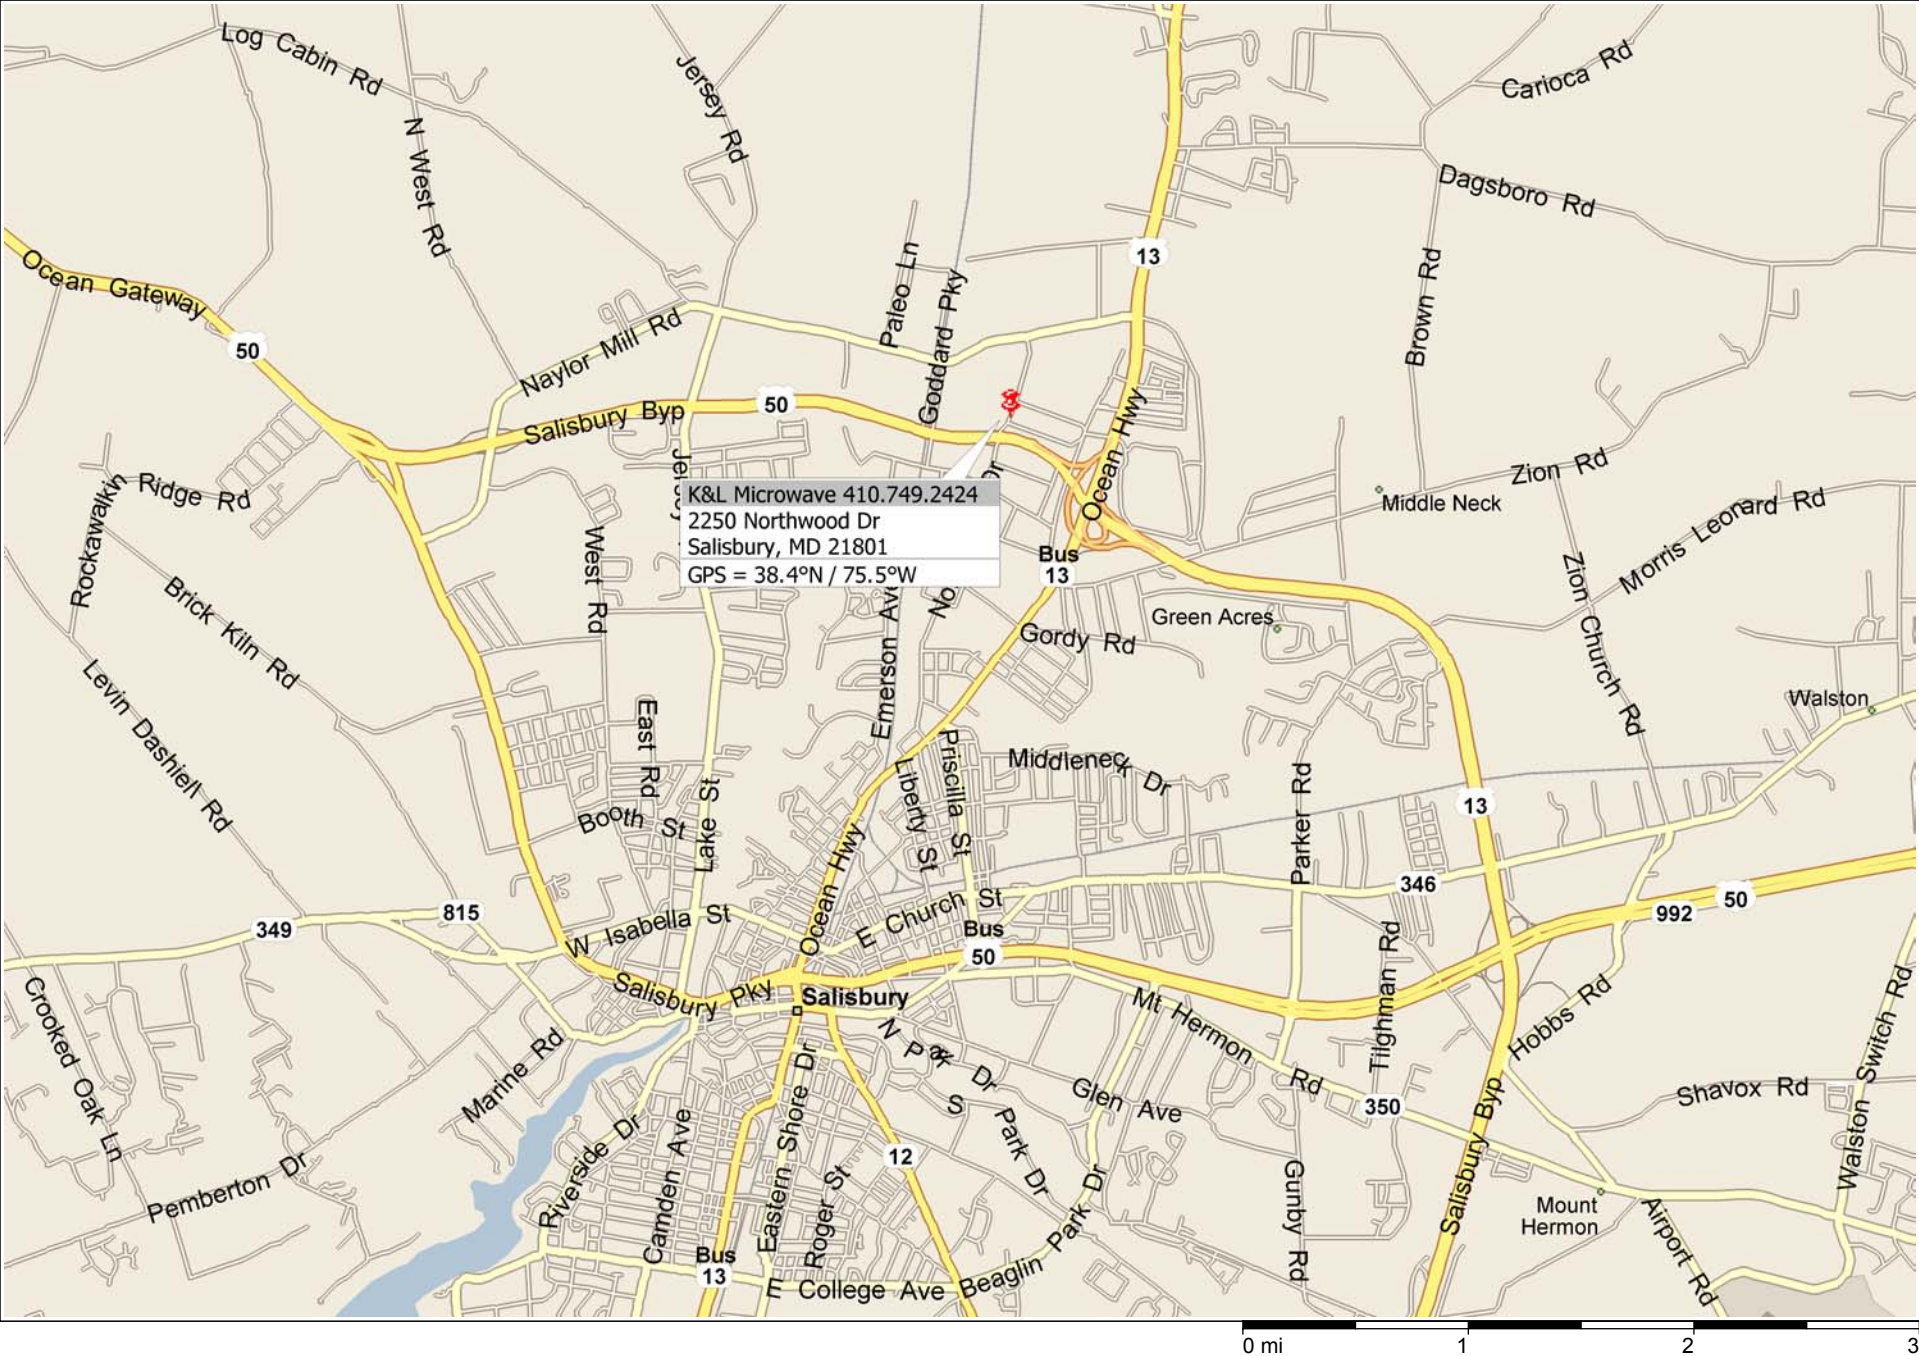

K&L Microwave MAP from South to 2250 Northwood Drive, Salisbury, MD

121.8 miles; 2 hours, 28 minutes

9:00 AM	0.0 mi	1 Depart near Virginia Beach on US-13 [Chesapeake Bay Bridge-Tunnel] (North) for 60.8 mi
10:09 AM	60.8 mi	Road name changes to US-13 Byp [Charles M Lankford Jr Memorial Hwy] for 0.9 mi
10:10 AM	61.7 mi	Road name changes to US-13 [US-13 Byp] for 51.8 mi
10:40 AM	86.6 mi	Entering Maryland
11:14 AM	113.4 mi	Keep RIGHT onto Ramp for 0.3 mi towards US-13-BUS / Salisbury / Fruitland
11:15 AM	113.7 mi	Road name changes to US-13 Bus [Ocean Hwy] for 1.8 mi
11:17 AM	115.5 mi	Keep STRAIGHT onto SR-513 [US-13 Bus] for 0.5 mi
11:17 AM	116.1 mi	Keep STRAIGHT onto US-13 Bus [Ocean Hwy] for 4.2 mi
11:24 AM	120.3 mi	Turn LEFT (North) onto Northwood Dr for 1.5 mi
11:28 AM	121.8 mi	2 Arrive K&L Microwave 410.749.2424 [2250 Northwood Dr, Salisbury, MD 21801]

K&L Microwave, 2250 Northwood Drive, Salisbury, MD

K&L Microwave 410.749.2424
2250 Northwood Dr
Salisbury, MD 21801
GPS = 38.4°N / 75.5°W