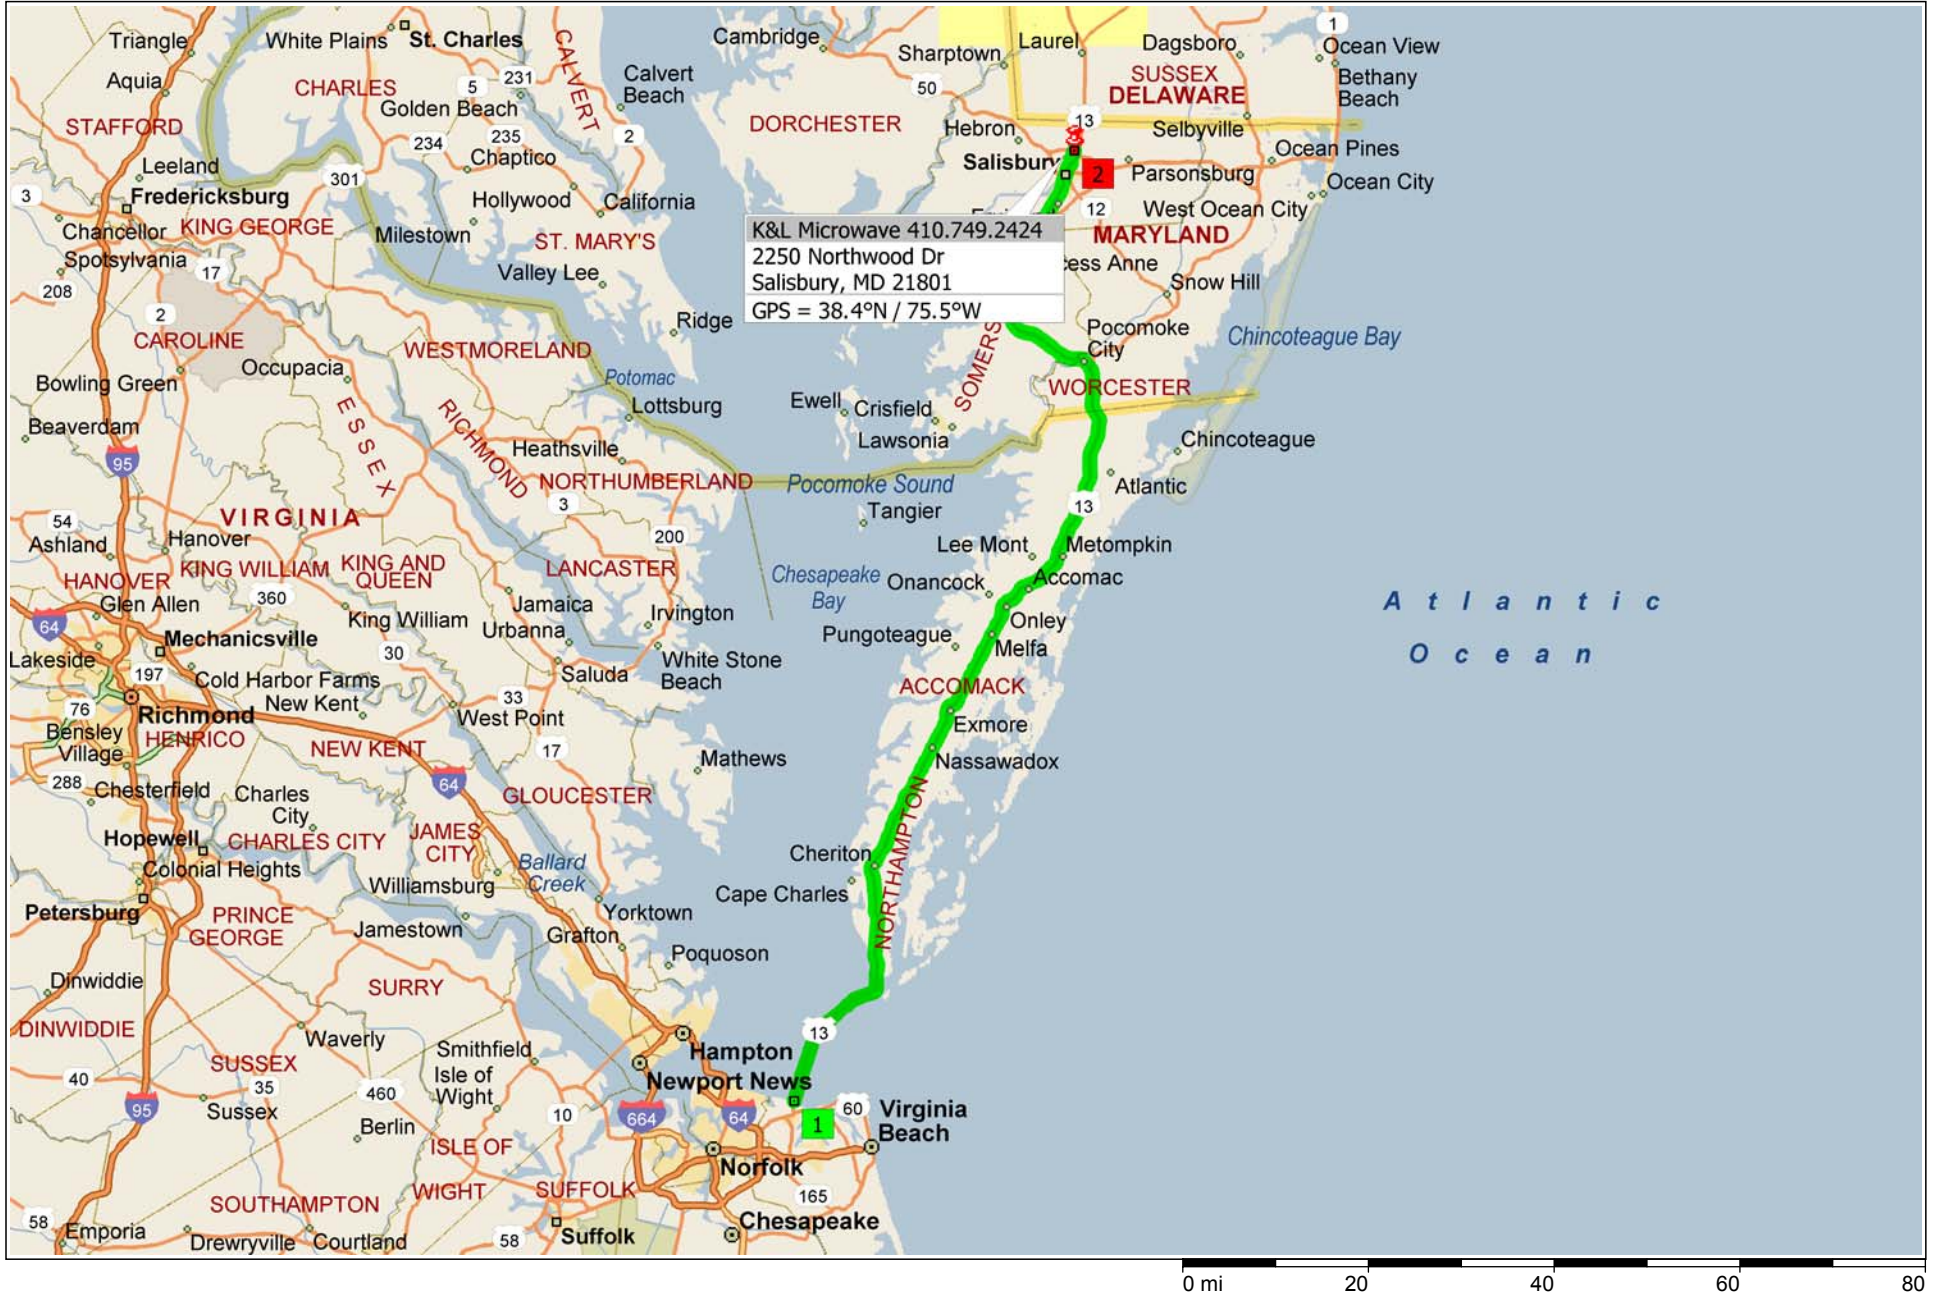

K&L Microwave MAP from South to 2250 Northwood Drive, Salisbury, MD

121.8 miles; 2 hours, 28 minutes

9:00 AM	0.0 mi	1 Depart near Virginia Beach on US-13 [Chesapeake Bay Bridge-Tunnel] (North) for 60.8 mi
10:09 AM	60.8 mi	Road name changes to US-13 Byp [Charles M Lankford Jr Memorial Hwy] for 0.9 mi
10:10 AM	61.7 mi	Road name changes to US-13 [US-13 Byp] for 51.8 mi
10:40 AM	86.6 mi	Entering Maryland
11:14 AM	113.4 mi	Keep RIGHT onto Ramp for 0.3 mi towards US-13-BUS / Salisbury / Fruitland
11:15 AM	113.7 mi	Road name changes to US-13 Bus [Ocean Hwy] for 1.8 mi
11:17 AM	115.5 mi	Keep STRAIGHT onto SR-513 [US-13 Bus] for 0.5 mi
11:17 AM	116.1 mi	Keep STRAIGHT onto US-13 Bus [Ocean Hwy] for 4.2 mi
11:24 AM	120.3 mi	Turn LEFT (North) onto Northwood Dr for 1.5 mi
11:28 AM	121.8 mi	2 Arrive K&L Microwave 410.749.2424 [2250 Northwood Dr, Salisbury, MD 21801]

K&L Microwave, 2250 Northwood Drive, Salisbury, MD

K&L Microwave 410.749.2424
2250 Northwood Dr
Salisbury, MD 21801
GPS = 38.4°N / 75.5°W